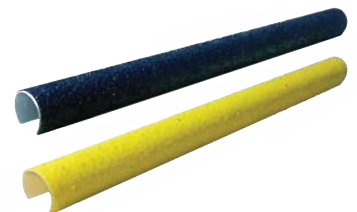

## LAVAGRIP & XTREME GRIP ANTI-SLIP PROTECTION

**Rust-Oleum GripAll** provides you with various levels of anti-slip protection ranging from medium provided by **LavaGrip** to aggressive offered by **XtremeGrip**. This versatile anti-slip solution is composed of a polyurea substrate covered in a durable anti-slip aggregate attached via a strong self-adhesive back. These stair treads are easily cut to custom sizes and can be screwed down for additional security. Suited for interior and exterior applications! Also available in versatile ladder rung covers.

### XtremeGrip®

Aggressive traction control

Embedded steel studs create an heavy-duty durable surface to protect against slips

Patented stud design defeats debris that may compromise traction. Mud, wet leaves, grass clipping, oil, snow and ice are no match

### LavaRungs®

Creates traction control on ladder rungs

Designed for round ladder rungs and scaffolding rungs

Pliable to form to any 3/4" to 2 1/2" rung

• TRUSTED QUALITY SINCE 1921 •  
**RUST-OLEUM®**