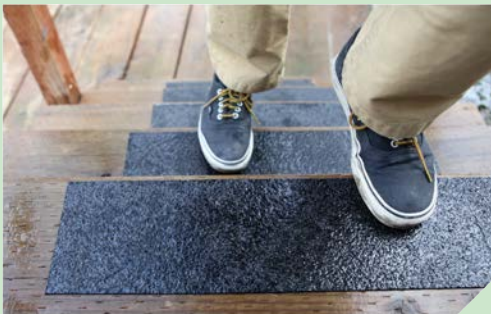

GripAll

Service driven... Result focused!

LAVAGRIP & XTREMEGRIP ANTI-SLIP PROTECTION

Products Available in Pack & Case Quantity

*Talk to your Patlin Rep about our case pricing.

LavaGrip®

XtremeGrip®

LavaRungs®

10 Packs				
Dimension	Color	Part#	Pack Price	Case QTY
2" x 24"	Black	MR10STLBK02	$46.14	6 Pk
2" x 24"	Yellow	MR10STLYL02	$46.14	6 Pk
5" x 24"	Black	MR10STLBK05	$94.35	6 Pk
5" x 24"	Yellow	MR10STLYL05	$94.35	6 Pk

10 Packs				
Dimension	Color	Part#	Pack Price	Case QTY
2" x 24"	Black	MRXGBK0224	$180.84	6 Pk
2" x 24"	Yellow	MRXGYL0224	$180.84	6 Pk
5" x 24"	Black	MRXGBK0524	$310.43	6 Pk
5" x 24"	Yellow	MRXGYL0524	$310.43	6 Pk
12" x 24"	Black	MRXGBK1224	$647.02	1 Pk
12" x 24"	Yellow	MRXGYL1224	$647.02	1 Pk

10 Packs				
Dimension	Color	Part#	Pack Price	Case QTY
12" x 2"	Black	MR10LRBK1202	$50.19	4 Pk
12" x 2"	Yellow	MR10LRYL1202	$50.19	4 Pk

Single Pack				
Dimension	Color	Part#	Pack Price	Case QTY
2" x 48"	Black	MRLGBK0248	$12.02	12 Pk
2" x 48"	Yellow	MRLGYL0248	$12.02	12 Pk
6" x 48"	Black	MRLGBK0648	$28.36	4 Pk
6" x 48"	Yellow	MRLGYL0648	$28.36	4 Pk
12" x 48"	Black	MRLGBK1248	$50.19	2 Pk
12" x 48"	Yellow	MRLGYL1248	$50.19	2 Pk

2 Packs				
Dimension	Color	Part#	Pack Price	Case QTY
2" x 24"	Black	MR2STXBK02	$36.17	10 Pk
2" x 24"	Yellow	MR2STXYL02	$36.17	10 Pk
5" x 24"	Black	MR2STXBK05	$62.10	6 Pk
5" x 24"	Yellow	MR2STXYL05	$62.10	6 Pk

PRODUCT APPLICATION

Typical Applications: Stairs, ramps, damp areas and much more

Application:	Substrates:
Adhesive	Concrete
	Masonry
	Metal
	Wood