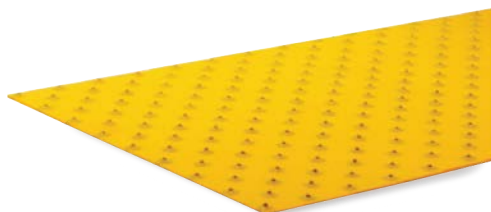

## LAVAGRIP & XTREME GRIP ANTI-SLIP PROTECTION

**Rust-Oleum GripAll** provides you with various levels of anti-slip protection ranging from medium provided by **LavaGrip** to aggressive offered by **XtremeGrip**. This versatile anti-slip solution is composed of a polyurea substrate covered in a durable anti-slip aggregate attached via a strong self-adhesive back. These stair treads are easily cut to custom sizes and can be screwed down for additional security. Suited for interior and exterior applications! Also available in versatile ladder rung covers.

### LavaGrip®

Superior traction control

Textured surface for ensures sure footing- yet still gentle enough for barefoot traffic

### XtremeGrip®

Aggressive traction control

Embedded steel studs create an heavy-duty durable surface to protect against slips

Patented stud design defeats debris that may compromise traction. Mud, wet leaves, grass clipping, oil, snow and ice are no match