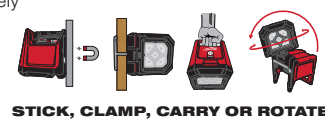

Specifications:

Modes	High, Medium, Low
Lumens	1,500 / 650 / 300
Run-Time (XC5.0)	4.5 hr / 10 hr / 20 hr
Rotating Head	Yes
Hands Free	Integrated Magnet, Spring Loaded Clamp
Moisture Resistance	IP54

Battery and Charger Sold Separately